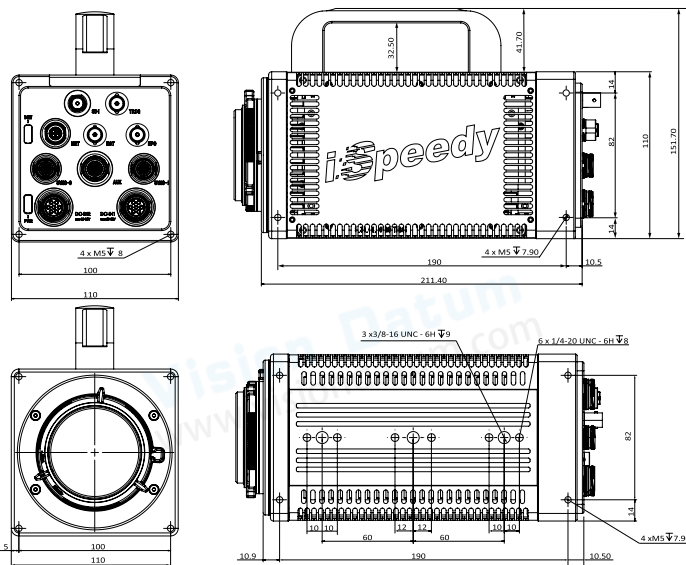

Dimensions

No.8, Xiyuan 9th Road West Lake District, Hangzhou 310030 China
Tel: 86-571-86888309, 86-571-86888307
Web: www.visiondatum.com Email: market@visiondatum.com