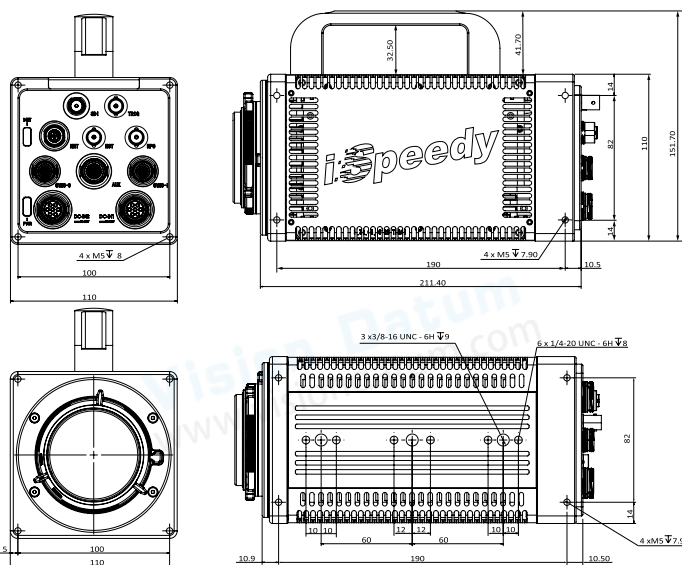

Dimensions

No.8, Xiyuan 9th Road West Lake District, Hangzhou 310030 China
Tel: 86-571-86888309, 86-571-86888307
Web: www.visiondatum.com Email: market@visiondatum.com