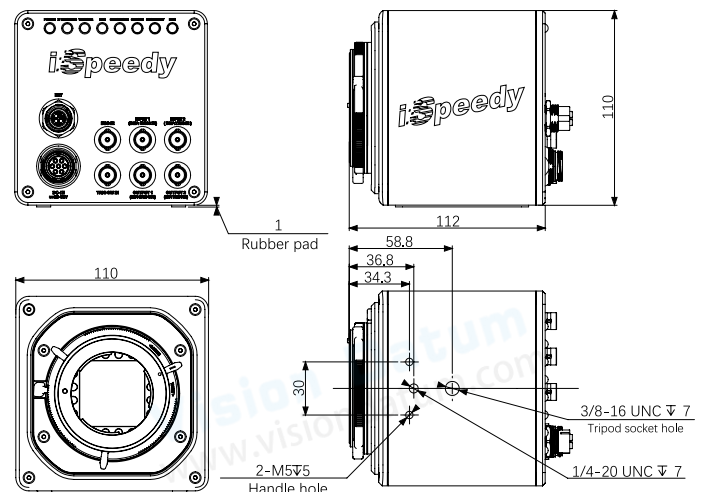

Applied range • Sports Technology • Digital Referee • Vehicle Crash Test • Flame Image Analysis • Blast Research • Fluid Analysis

Camera	iSpeedy30MT13M/C-SE
Resolution [H*V]	1280×1024
Full Frame Rate	3000fps
Max Frame Rate	219000fps
Min Exposure Time	100ns
Pixel Size	14.6um
Standard RAM	16G、32G、64G、128G (Optional)
Extended Memory	1.2T、2T、4T (Optional)
Shutter	Global
Dynamic Range	60dB
Analog Gain	×2、×4、×8
Sensitivity	ISO56000(Mono); ISO21000(Color)
Bit Depth	8bit / 10bit / 12bit
Color	Mono / Color
Data Interface	10 Gigabit Ethernet, Adaptive Gigabit Ethernet
Lens Mount	E interface, can be connected to F/C/EF interface
Trigger Mode	Manual, IO, Image
External Signal	Input: trigger (TTL/switch) signal, synchronization signal, ready signal, event signal, IRIGB signal Output: trigger signal, synchronization signal, ready signal
Dimensions & Weight	90D×110W×110H (<1.8kg)
Operating Temperature/ Humidity	Standard -10~50 °C , below 95% (without condensation), customizable -40~65 °C wide temperature version
Power Supply	DC24V@<30W

*Recording time with 8bit grayscale, the 128GB version records twice as long as 64GB.

*The hard disk version supports real-time writing at up to 31Gbps.

Dimensions

No.8, Xiyuan 9th Road West Lake District, Hangzhou 310030 China