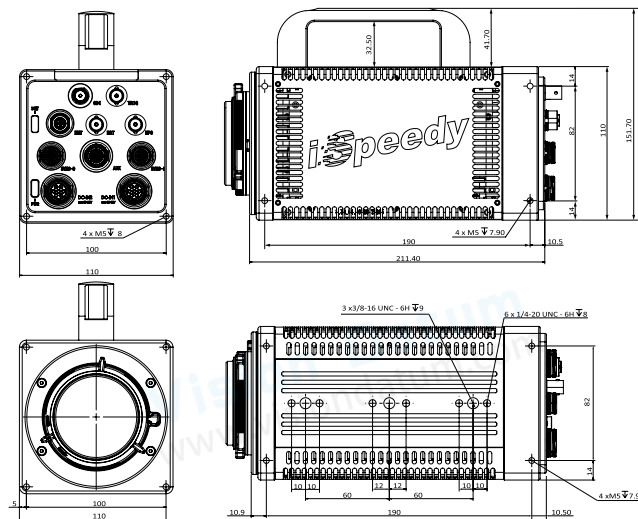

Dimensions

No.8, Xiyuan 9th Road West Lake District, Hangzhou 310030 China
Tel: 86-571-86888309, 86-571-86888307
Web: www.visiondatum.com Email: market@visiondatum.com